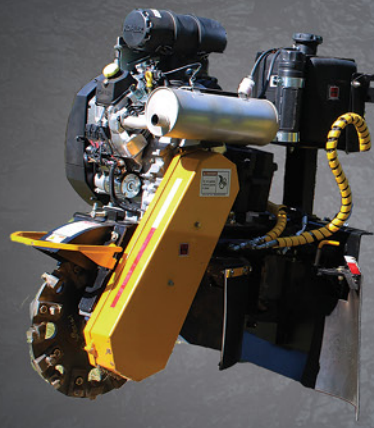

Branch Manager® Attachments

T3800

T3800 - 38 Special Stump Grinder Attachment

Our Original Engine Driven Stump Grinder Attachment comes ready to run for mini & standard skid steers, mini wheel loaders, and mini excavators!

Save wear on your machine and complete your stump jobs quicker by using the full power of a 38 HP engine.

Save money and space on your trailer by utilizing your machine's drive system instead of buying a stump grinder with it's own.

EFFICIENT

With
Branch Manager
Attachments

Model	38 Special
Description	Stump Grinder
Engine	35 HP, 38 HP
Cutting Depth (Inches)	20
Wheel Options	Revolution & Green
Width	Under 36", Adjustable to 6'
Fuel Capacity	6 Gallon Tank
Weight (LBS)	750
Available Mount Plate	Ditch Witch, Vermeer, Dingo, Dingo-TXL, Boxer, Rayco, Avant, Giant, Bobcat, Schaffer, ASV, Kubota, Mustang, John Deere Available For All Machines